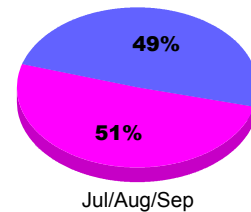

Membership Results
2012-2013

Membership
2011-2012

Month	Net Memb Goal	Actual New Memb	Actual Dropped Memb	Gain/Loss of Memb	Gain/Loss of Memb
Jul/Aug/Sep		95	-32	63	5
Totals		95	-32	63	5

Membership Results 2012-2013

Goal, New, Dropped, Gain/Loss

Comparison of Membership Gain/Loss

Current Year Compared to the Previous Year

Gender Comparison 2012-2013

Male Female