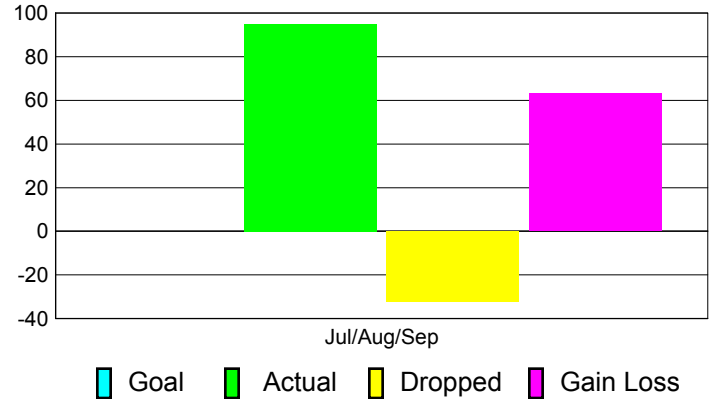

Membership Results 2012-2013

Goal, New, Dropped, Gain/Loss